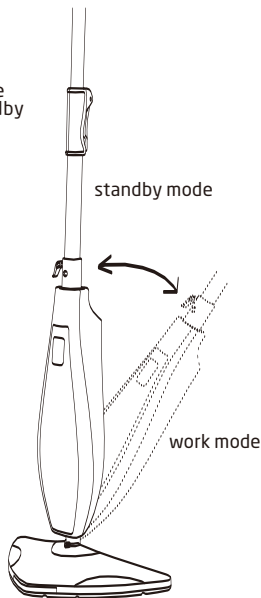

PROFESSIONAL SERIES STEAM MOP

Dear Valued Customers

Thank you for purchasing this SALAV product.

STANDBY MODE: During operation, the appliance will automatically turn to standby mode when the main body is placed in the vertical position.

When the main body is in standby mode:	When the main body is in work mode:
Less than 5 mins	When the main body is pulled down to work mode, the appliance will automatically start steaming.
Between 5 to 15 mins	When the main body is pulled down to work mode, it will take 10 seconds for the appliance to heat up for steaming.
Greater than 15 mins	When the main body is in standby mode for more than 15 mins it will automatically turn off. Turn the appliance back on by pressing the ON/Off button and pull down the main body to work mode.